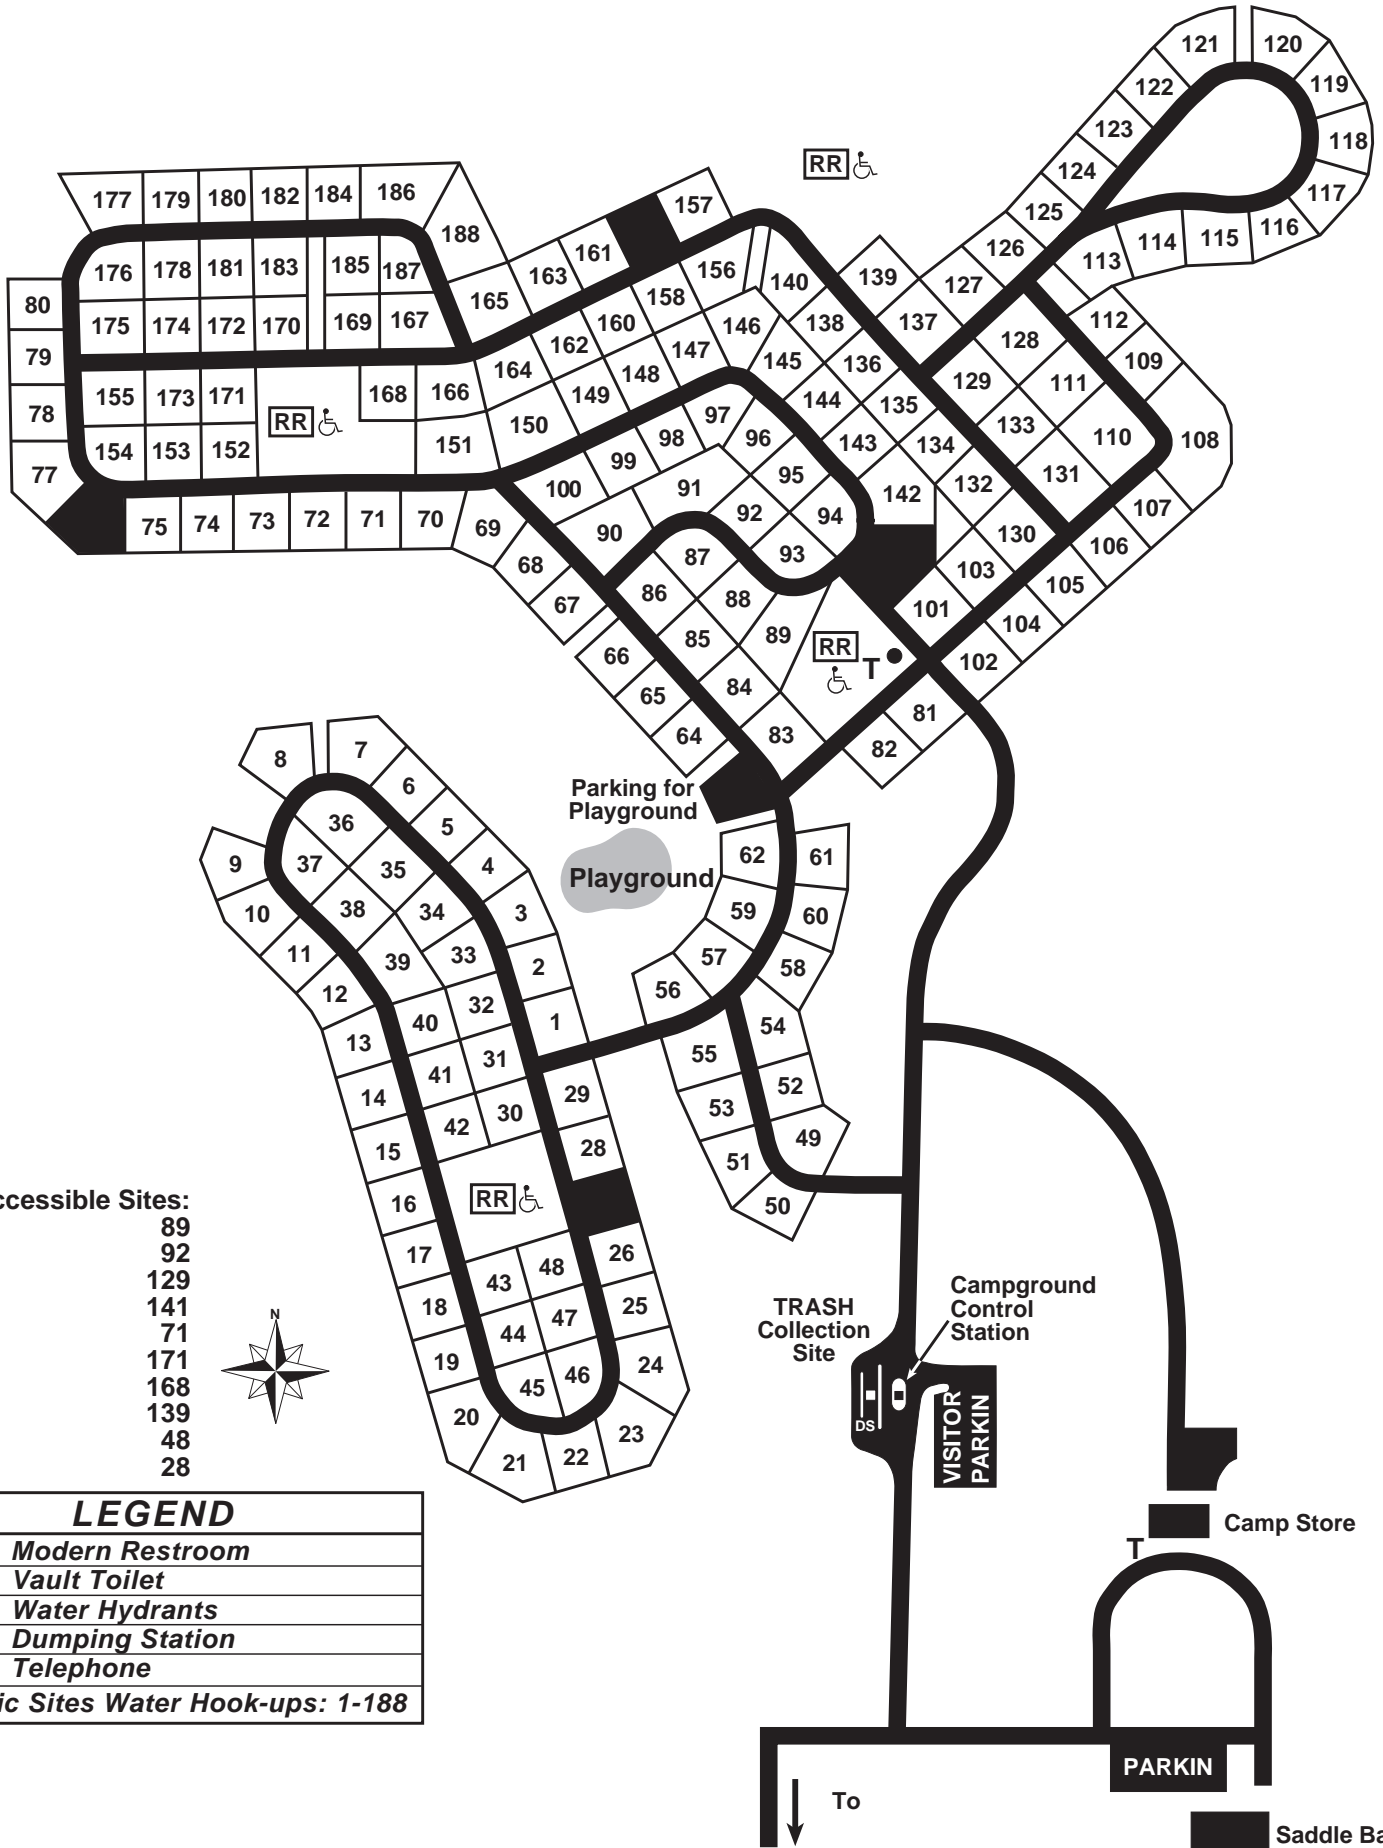

SPRING MILL STATE PARK Electric

♿ Accessible Sites:

- 89
- 92
- 129
- 141
- 71
- 171
- 168
- 139
- 48
- 28

LEGEND	
RR	Modern Restroom
VT	Vault Toilet
●	Water Hydrants
DS	Dumping Station
T	Telephone

Electric Sites Water Hook-ups: 1-188