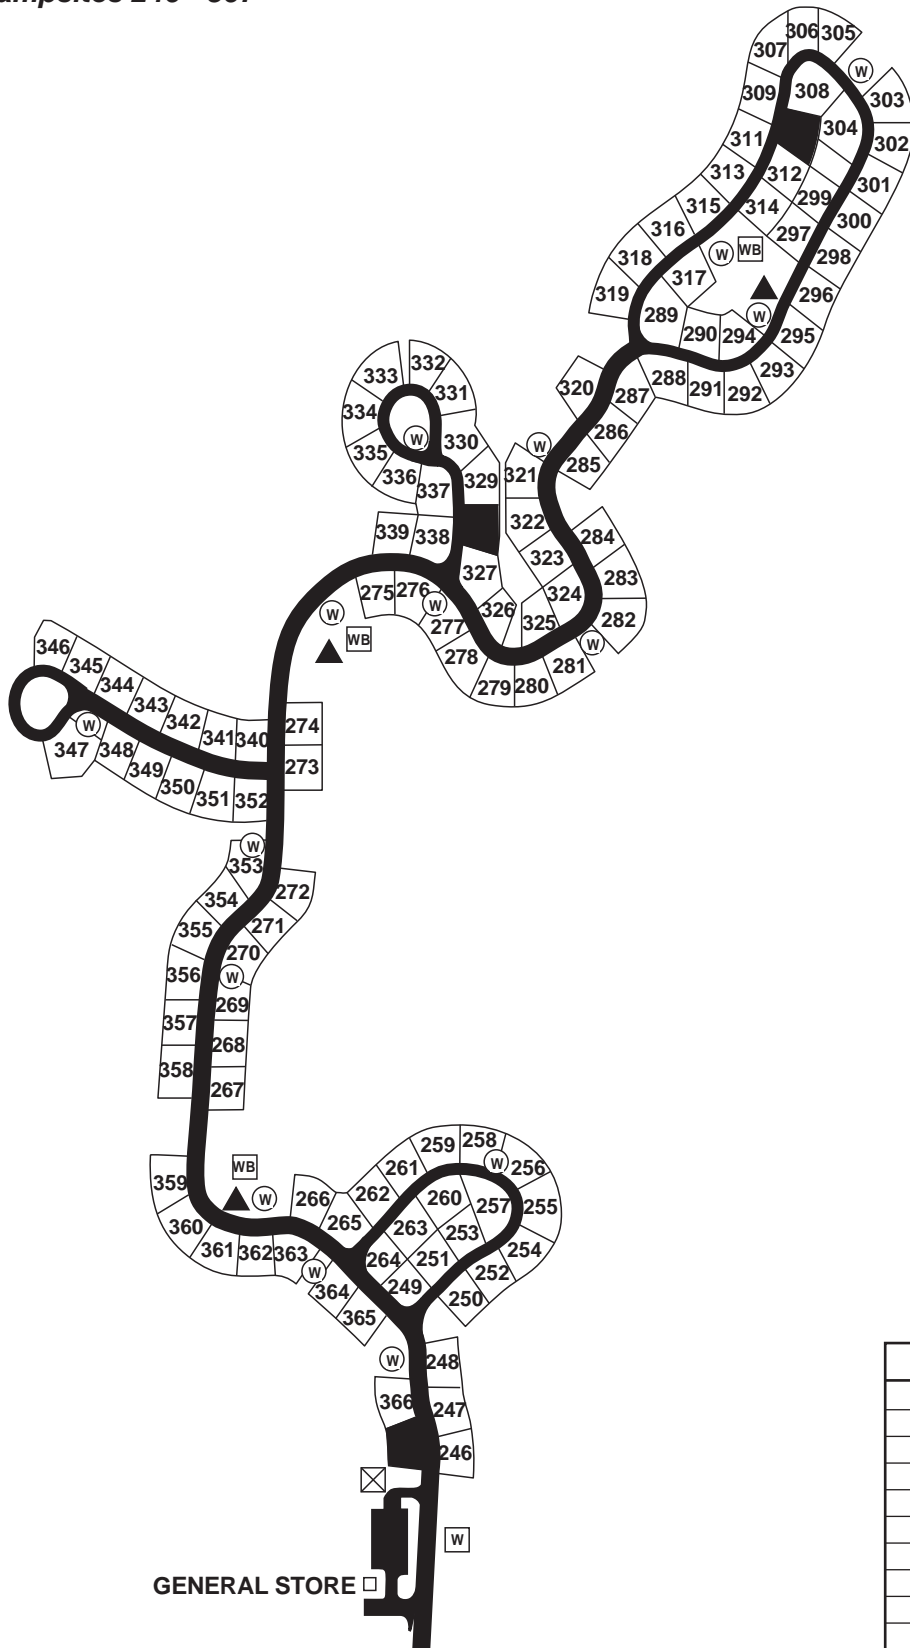

PATOKA LAKE Electric

Campsites 246 - 367

LEGEND	
WB	Shower Building
TF	Toilet Facility
X	Fish Cleaning Station
CS	Control Station
PG	Playground
W	Water Supply
▲	Security Light
■	Sewage Disposal Station
P	Extra Car Parking Lot
W	Water Fill Station